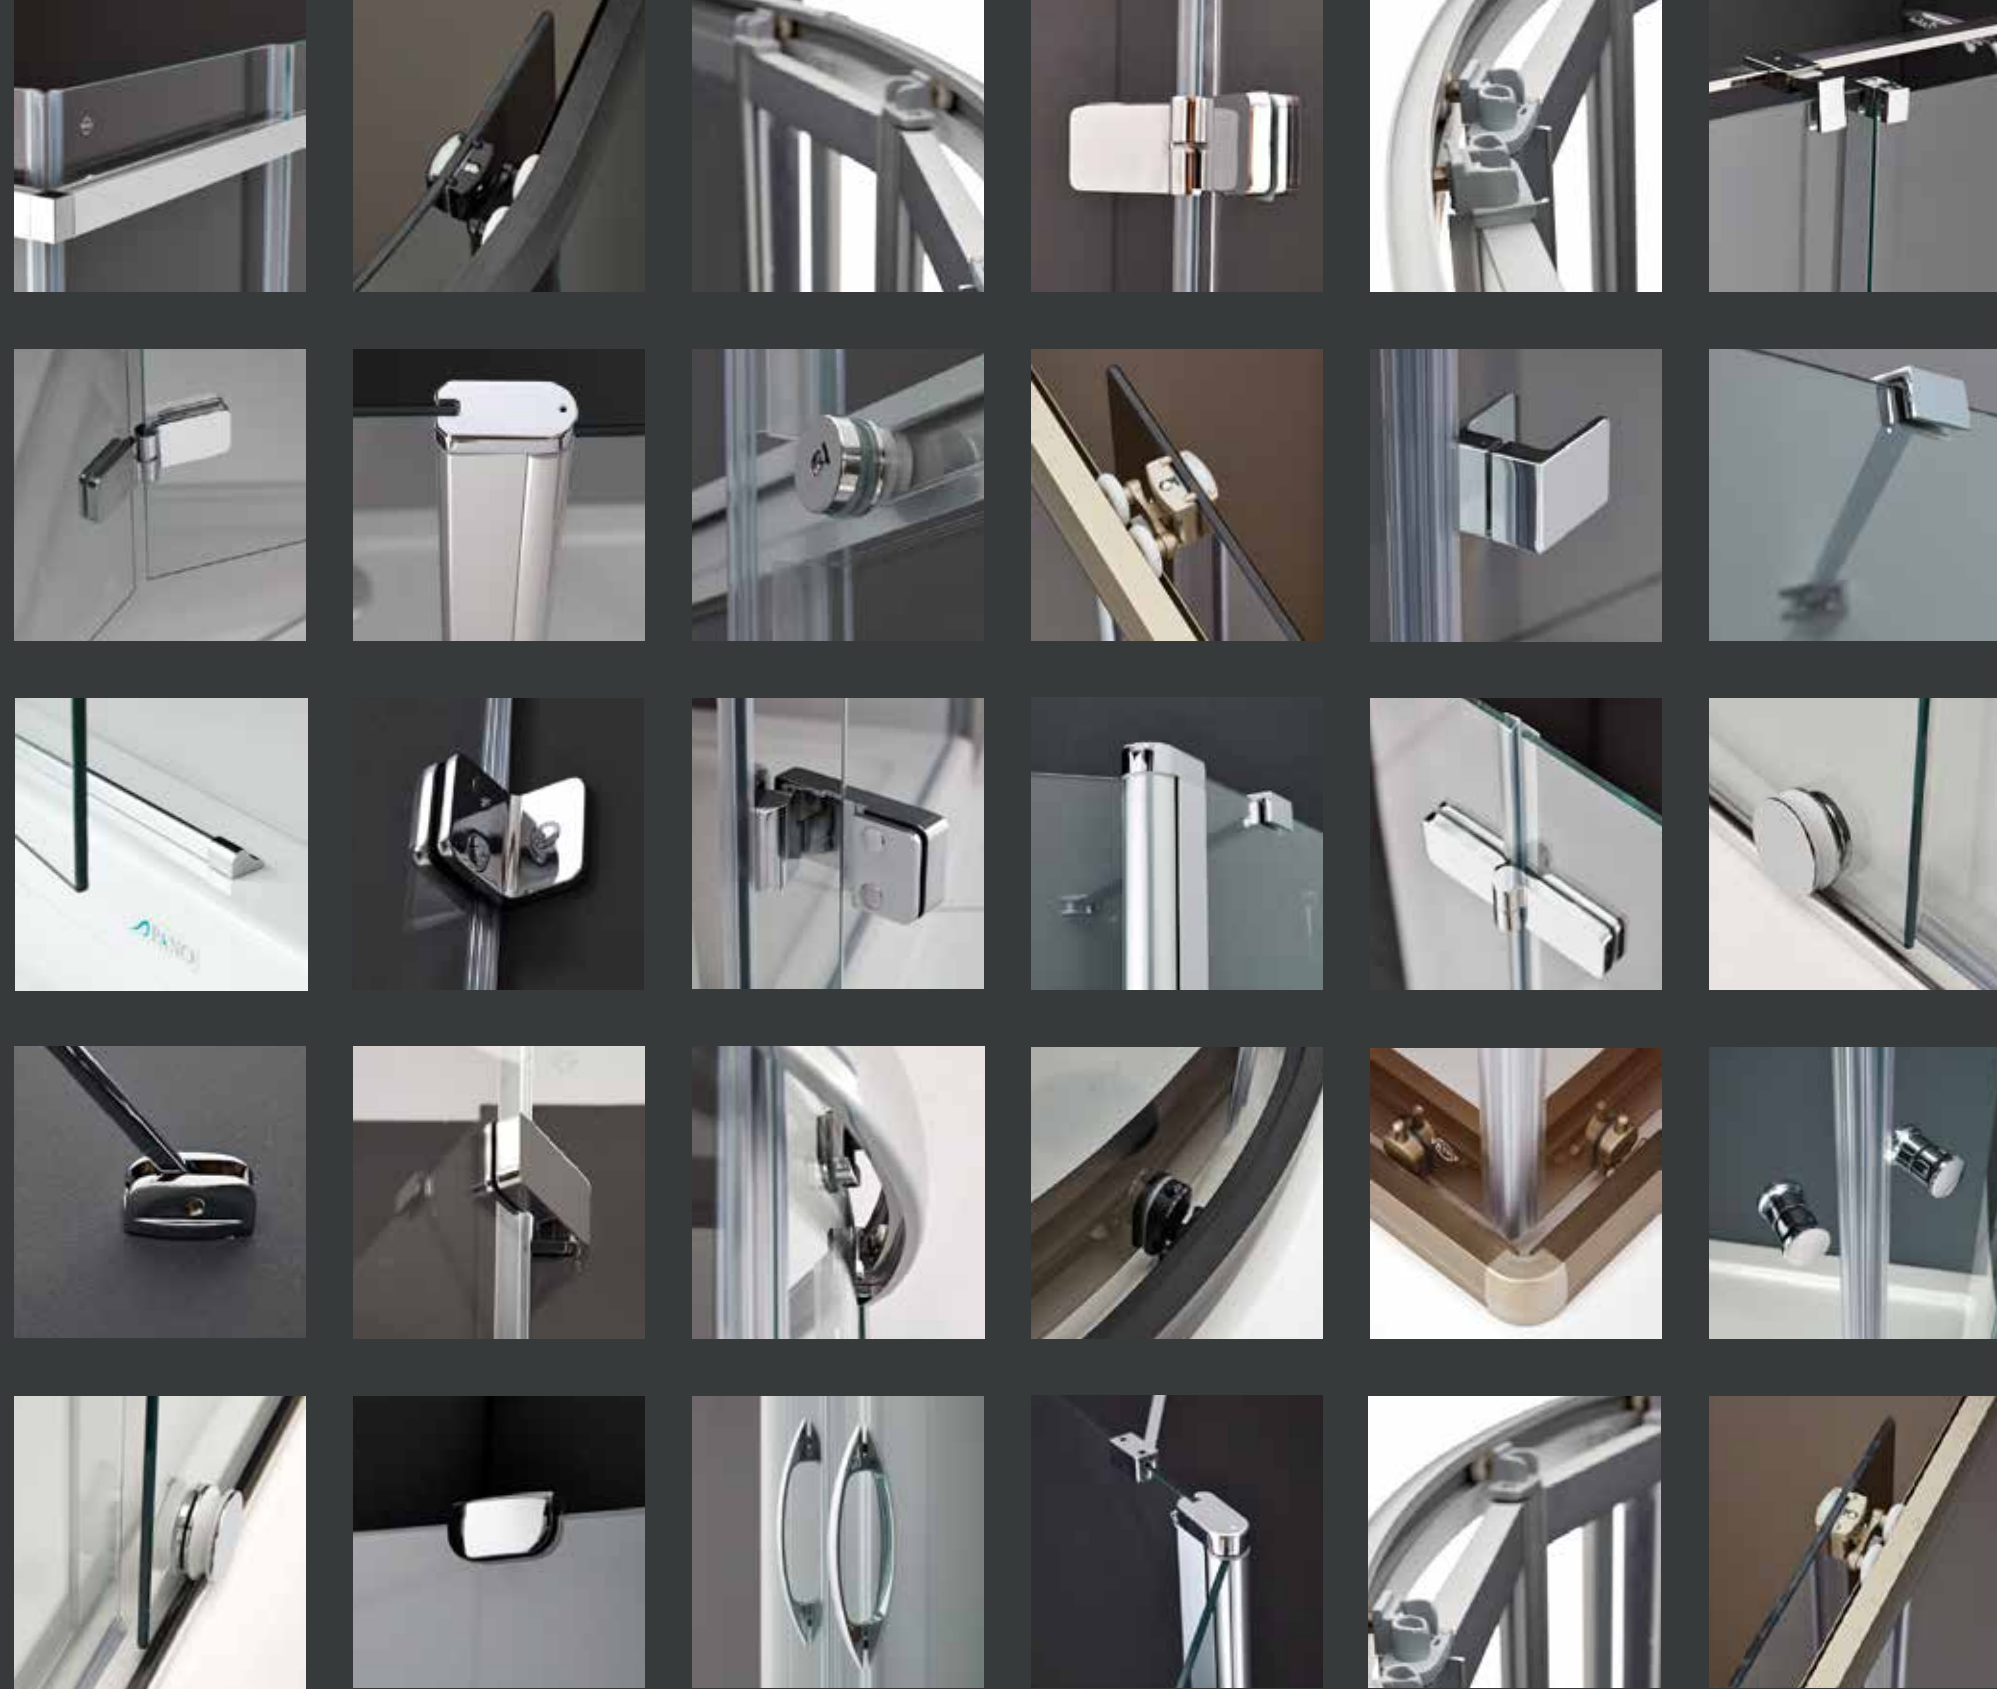

indeks

CORNER SERİSİ

SOLO	6
GALA	8
ARIA	9
OPERA	10
SOHO	11

POINT SERİSİ

ESPACIO	12
CAPRI	14
LYON	15
RIVA 100	16
RIVA 200	17
VITO	18
SPACE	19
VENTO	20
TWIN	21
VERA	22
PORTO	23
SIERA	24
ERA 1000 SP K	25
ERA 1000 SP T	26
ERA 2000 S+AP K	27
ERA 2000 S+AP T	28
ERA 3000 S+AP K	29
ERA 3000 S+AP T	30
ALASKA	31

PACIFIC SERİSİ

RAPIDO	32
PETRA	33
DIVA	34
ELENA	35
NOVA 100	36
NOVA 200	37
IRIS	38
FLORA	39

ZETA	40
ANITA	41
ALISA	43
POLO	44
CALIPSO	45
PITA	46
OMEGA	47
CARO 1000 SP K	48
CARO 1000 SP T	49
CARO 1000 AP K	50
CARO 1000 AP T	51
CARO 2000 S+AP K	52
CARO 2000 S+AP T	53
BOSTON	54

ATLAS SERİSİ

LIMA	55
BARBADOS	56
LARA	58
MILANO	59
VIVA	60
HAVANA	61
HERA	62
SERA	63
ATLANTA	64

ANADOLU SERİSİ

ARTEMIS	65
ARAS	66
BAFA	68
MERİÇ	69
DEMRE	70
AKSU	71
LIKYA	72

MARMARA SERİSİ

AGORA	73
EFES	74

NYSA	76
MİLAS	77
SELGE	78
KARYA	79
SELÇUK	80
SİDE	81

AKDENİZ SERİSİ

SARDES	82
PERGE	83
DORYA	84
TRUVA 400	85
BERGAMA	86
TEOS	88
ASSOS	89
MAYORCA	90
ANDORRA	91
PALIO	92
PARMA	93
MALTA	94
MIRA	95
SOLARIS	96
MARBELLA	97
IBIZA	98
KAPPA	99
CORTE	100
CORSIKA	101
TERRA	102
TERRA 400	103
SIENA	104
ARCADIA	105

MENFEZLER

MENFEZ BEYAZ	106
MENFEZ Mat Eloxal	108
MENFEZ Parlak Eloxal	110